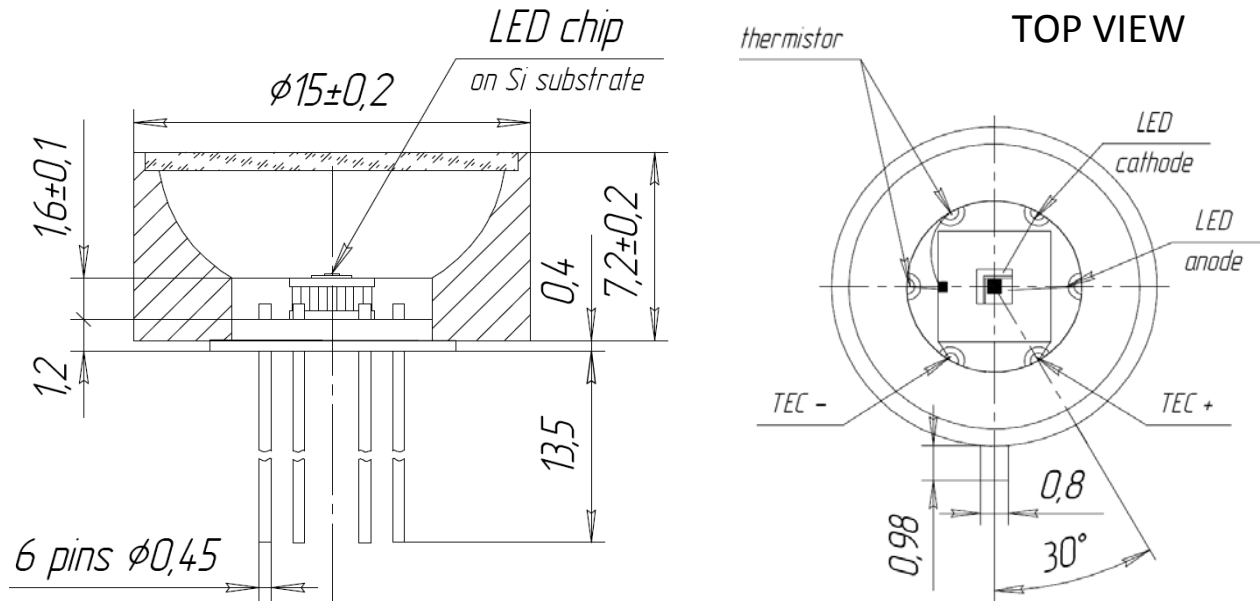

# TO5-TEM-R Package

TO-5 with a built-in thermocooler and thermoresistor,  
covered by a parabolic reflector with a glass window

LED anode marked with a Red Dot