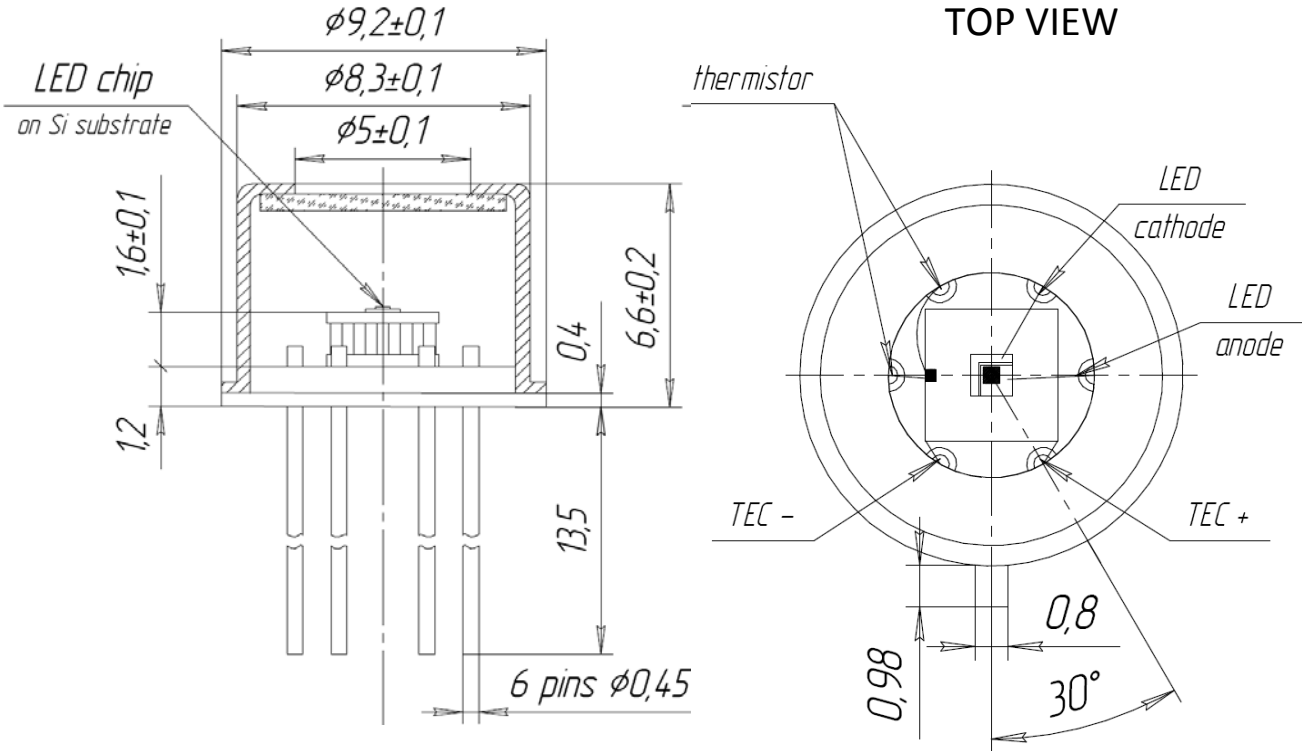

TO5-TEM Package

TO-5 with a built-in thermocooler and thermoresistor,
covered by a cap with a glass window

LED anode marked with a Red Dot