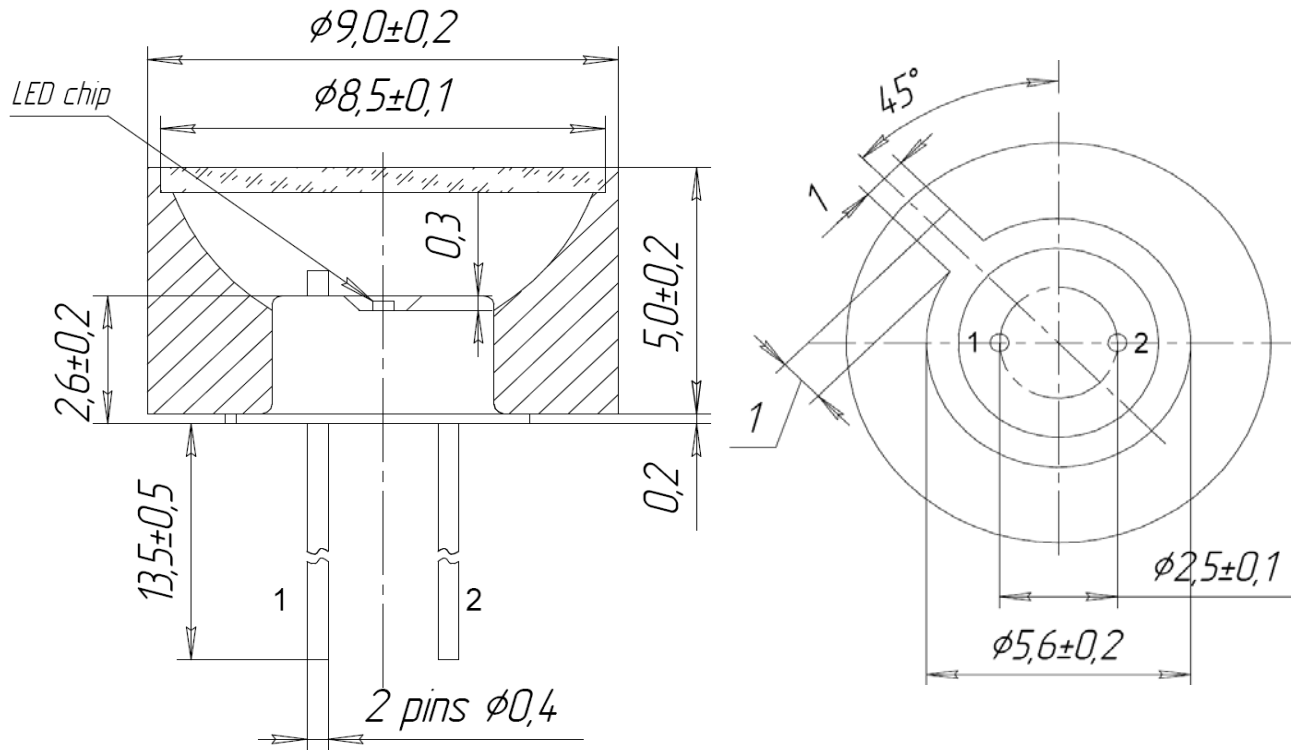

TO18-RW Package

TO-18 with a parabolic reflector and a glass window

1 - LED cathode

2 - LED anode