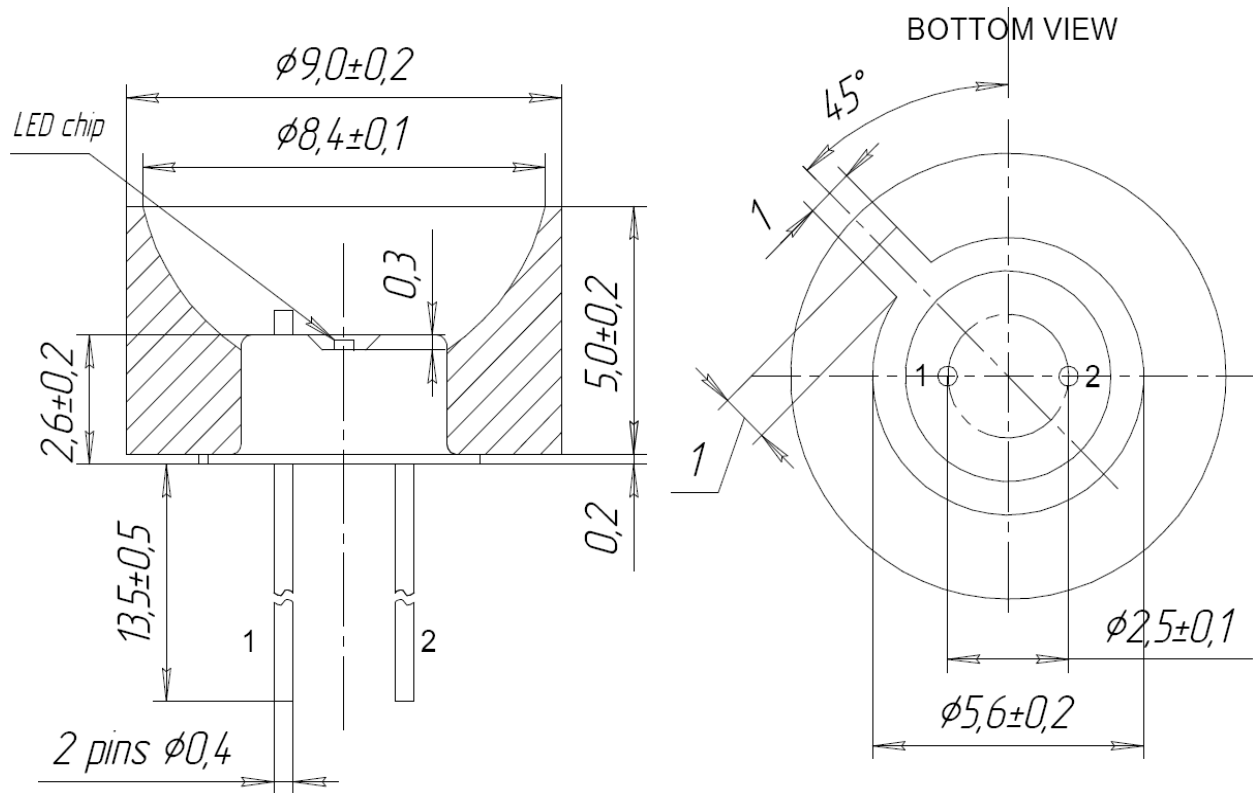

TO18-R Package

TO-18 with a parabolic reflector without a window

1 - LED cathode

2 - LED anode