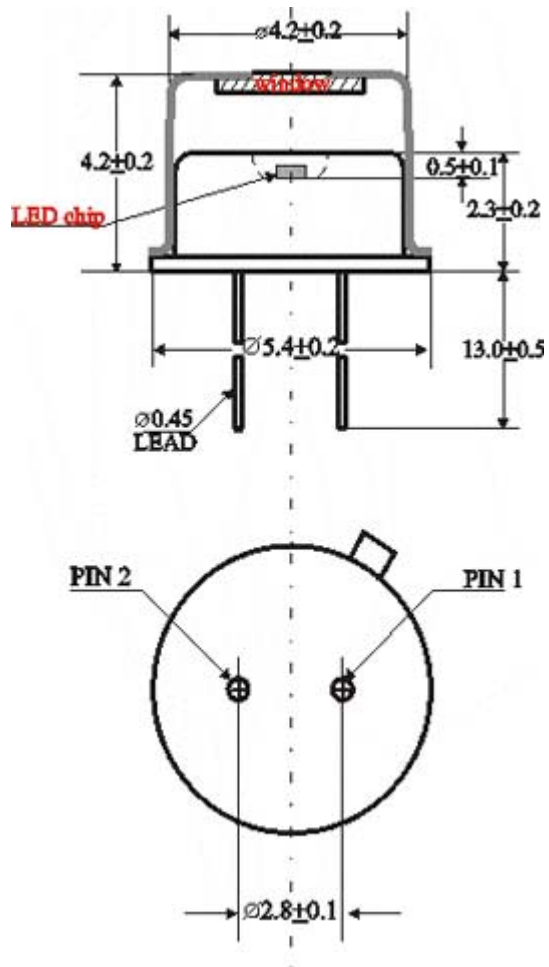

Package Specifications TO-18

Drawing for the standard 5.4 mm package TO-18

models LEDXX

All dimensions are in mm.

Drawing for the standard 5.4 mm
package TO-18
with Parabolic Reflector

models:
LEDXX-PR

and

LEDXX-PRW

Such reflector gives us possibility to focus led radiation within 12 degrees. Models LEDXX-PRW are equipped with quartz or sapphire windows.

Note! In the case of models LED27÷LED46 glass window is removed

All dimensions are in mm.