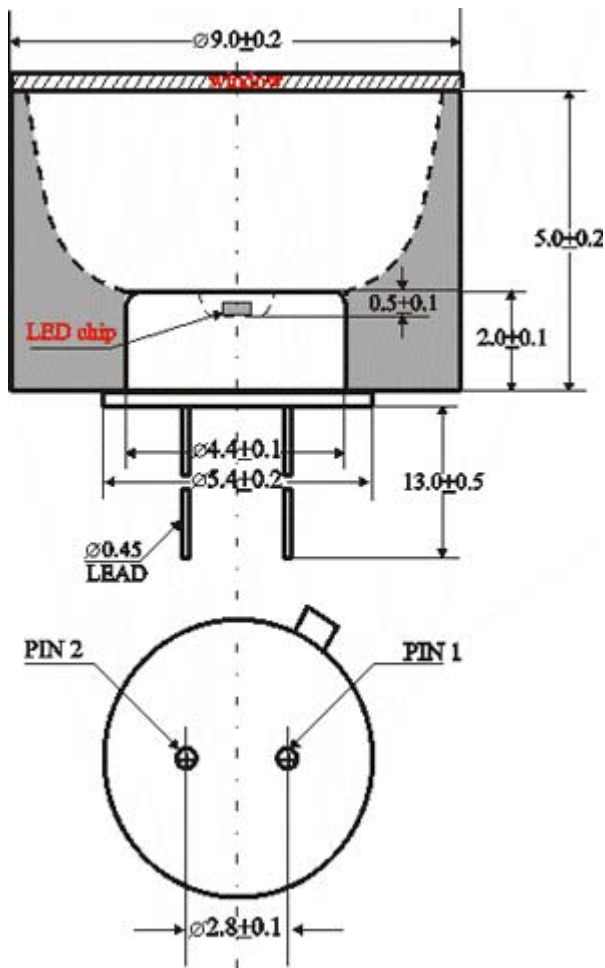

Package Specifications TO-18

Drawing for the standard 5.4 mm package TO-18

models LEDXX

All dimensions are in mm.

Drawing for the standard 5.4 mm
package TO-18
with Parabolic Reflector

models:
LEDXX-PR

and

LEDXX-PRW

Such reflector gives us possibility to focus led radiation within 12 degrees. Models LEDXX-PRW are equipped with quartz or sapphire windows.

Note! In the case of models LED27÷LED46 glass window is removed

All dimensions are in mm.